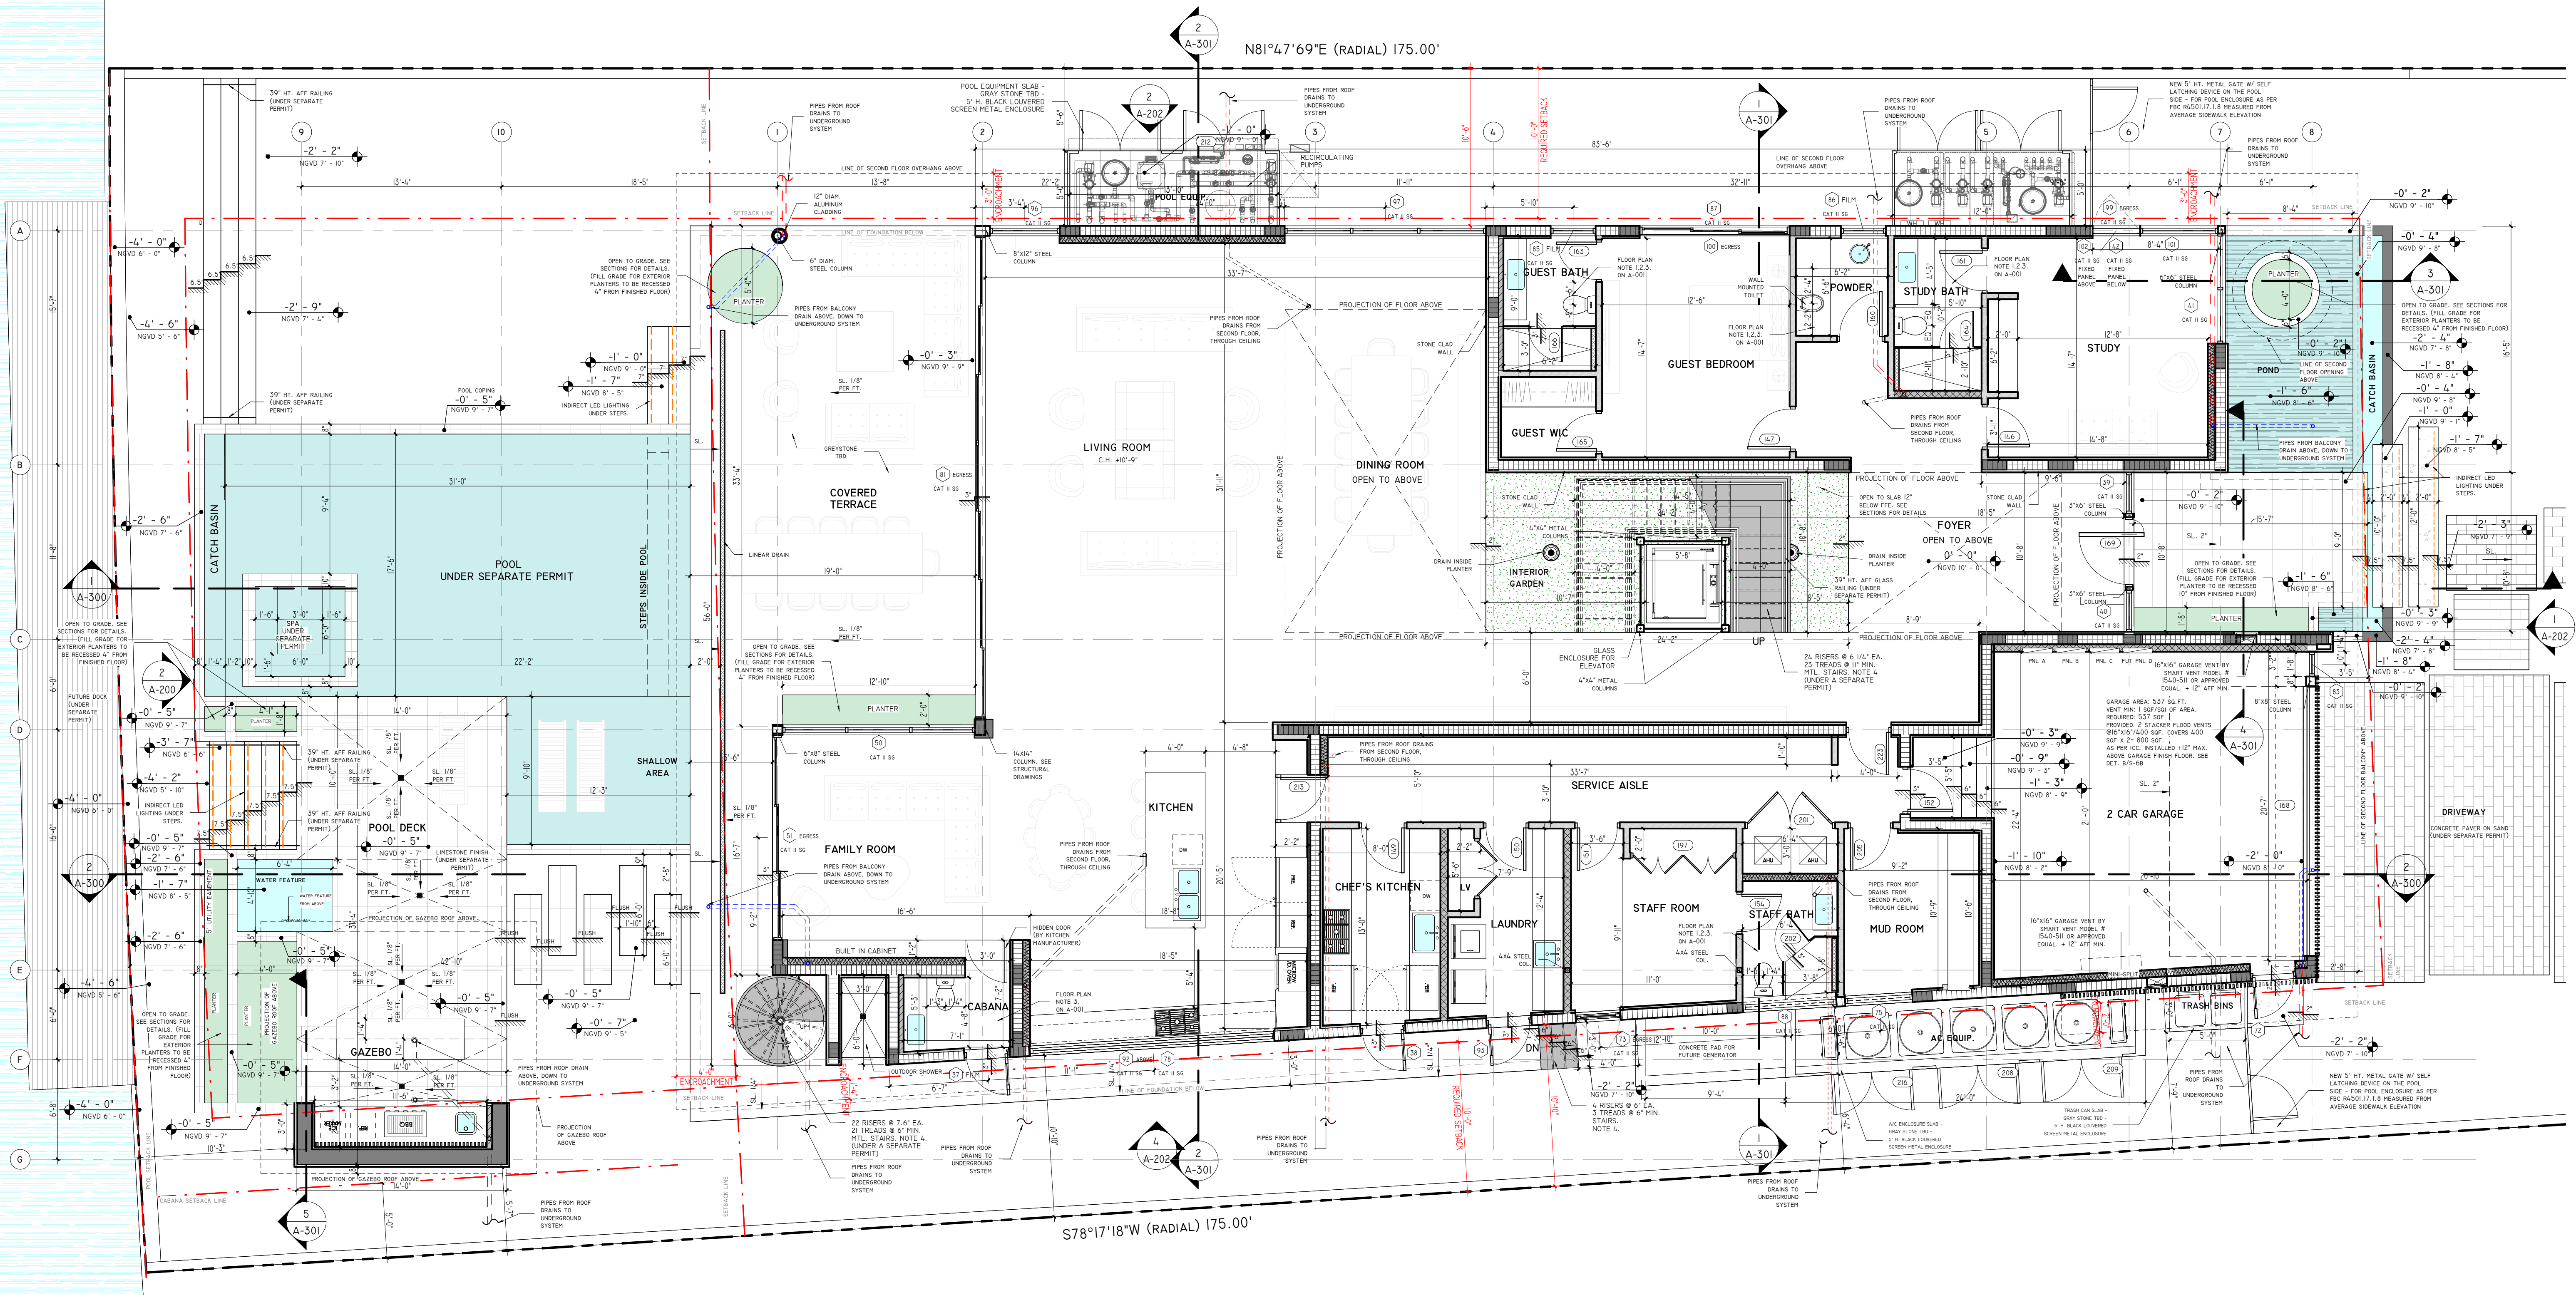

9640 W
BROADVIEW

9640 W BROADVIEW DRIVE,
BAY HARBOR ISLANDS, FL.
33154

9525 BH 2 LLC

NOTES/COMMENTS

REVISIONS / SUBMISSIONS

FIRST FLOOR PLAN

DRAWN BY: SDH
CHECKED BY: RB
INITIAL DRAWING ISSUE DATE
RELEASE DATE:

A-101

WALL LEGEND

NOTE: FOR ALL NOTES PLEASE REFER
TO SHEET A-001: FLOOR PLAN NOTES

FIRST FLOOR PLAN
3/16" = 1'-0"