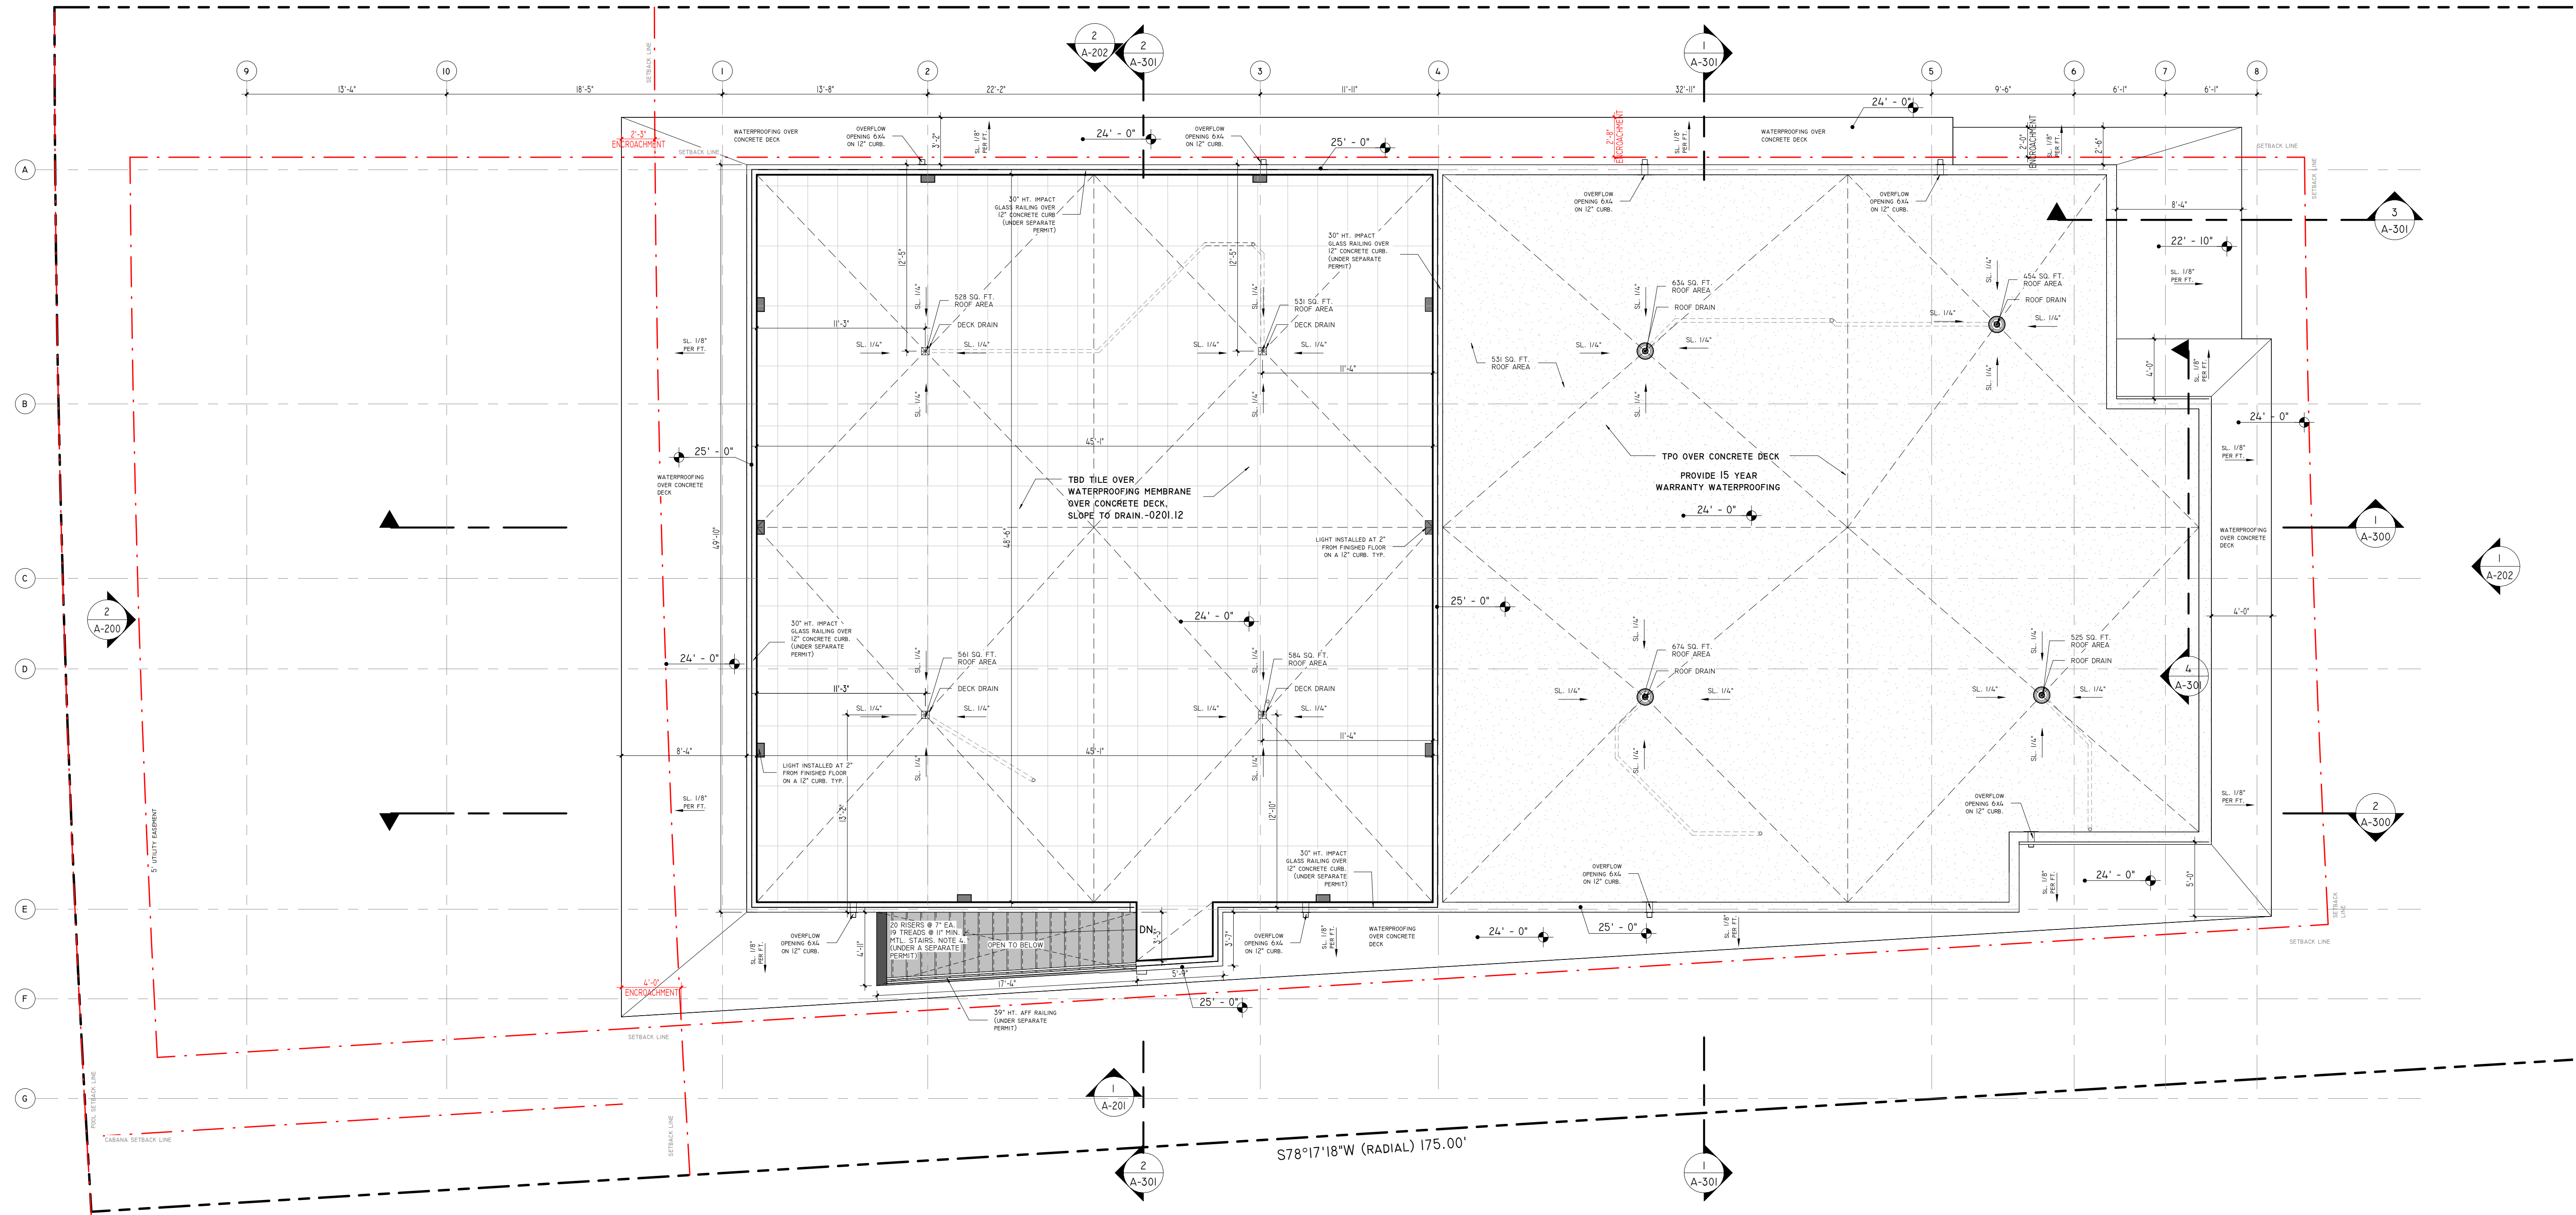

9640 W
BROADVIEW

9640 W BROADVIEW DRIVE,
BAY HARBOR ISLANDS, FL.
33154

9525 BH 2 LLC

NOTES/COMMENTS

REVISIONS / SUBMISSIONS

ROOF PLAN

DRAWN BY: SDH
CHECKED BY: RB
INITIAL DRAWING ISSUE DATE
RELEASE DATE:

A-103

N81°47'69"E (RADIAL) 175.00'

S78°17'18"W (RADIAL) 175.00'

NOTE: FOR ALL NOTES PLEASE REFER
TO SHEET A-001: FLOOR PLAN NOTES