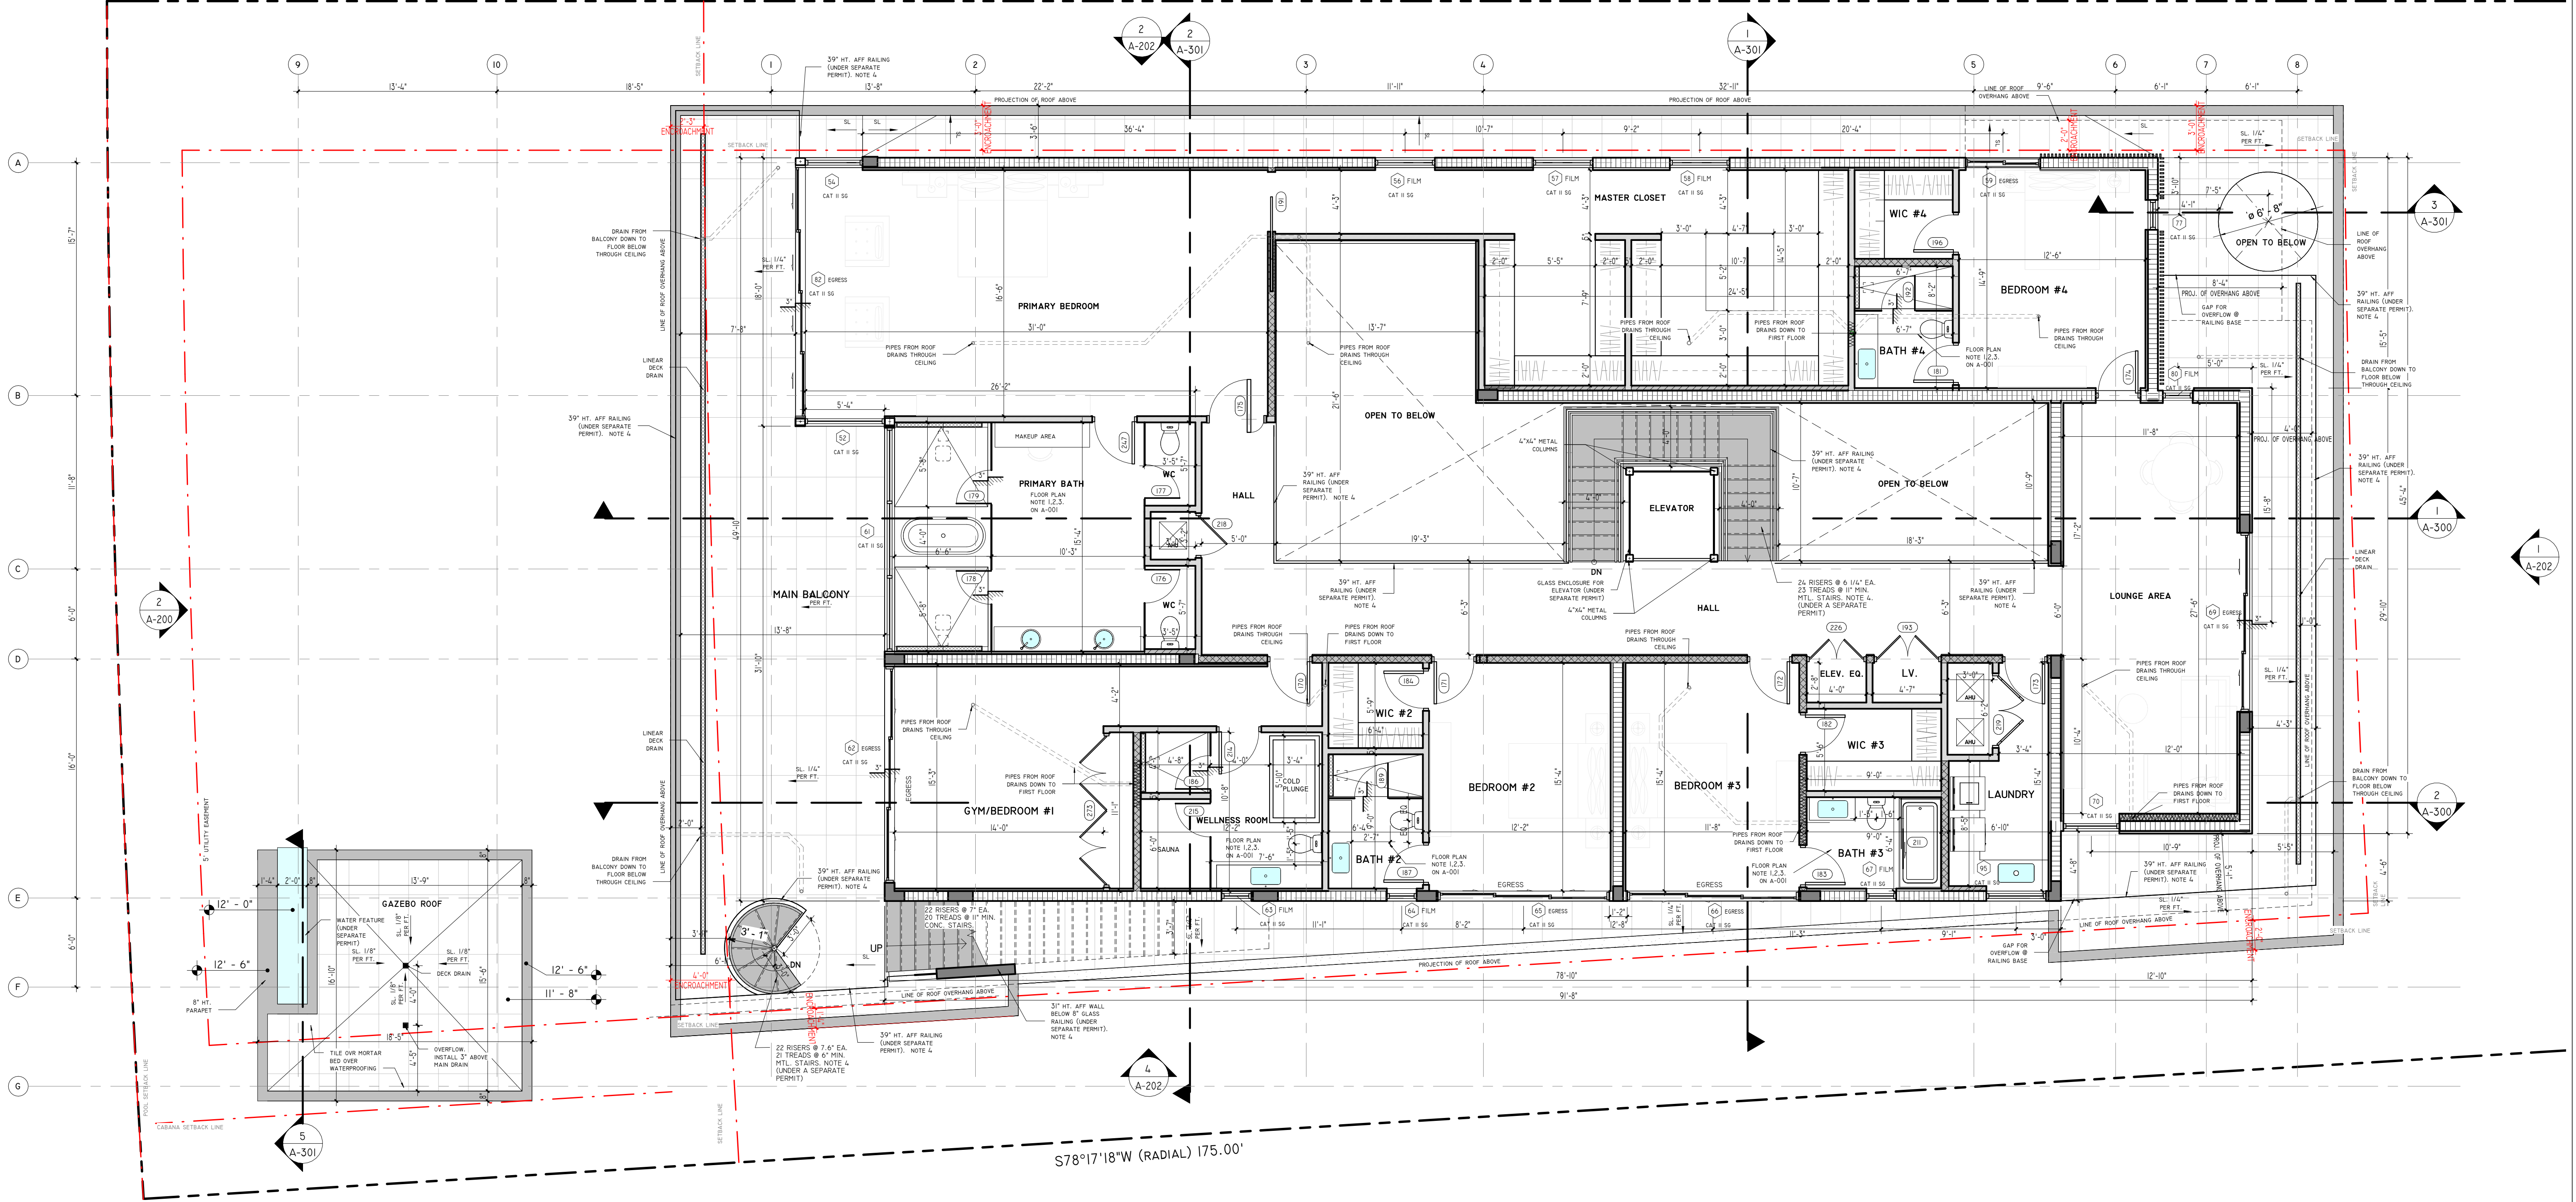

9640 W
BROADVIEW

9640 W BROADVIEW DRIVE,
BAY HARBOR ISLANDS, FL.
33154

9525 BH 2 LLC

NOTES/COMMENTS

REVISIONS / SUBMISSIONS

SECOND FLOOR

DRAWN BY: SDH
CHECKED BY: RB
INITIAL DRAWING ISSUE DATE
RELEASE DATE:

A-102

N81°47'69"E (RADIAL) 175.00'

S78°17'18"W (RADIAL) 175.00'

NOTE: FOR ALL NOTES PLEASE REFER
TO SHEET A-001: FLOOR PLAN NOTES